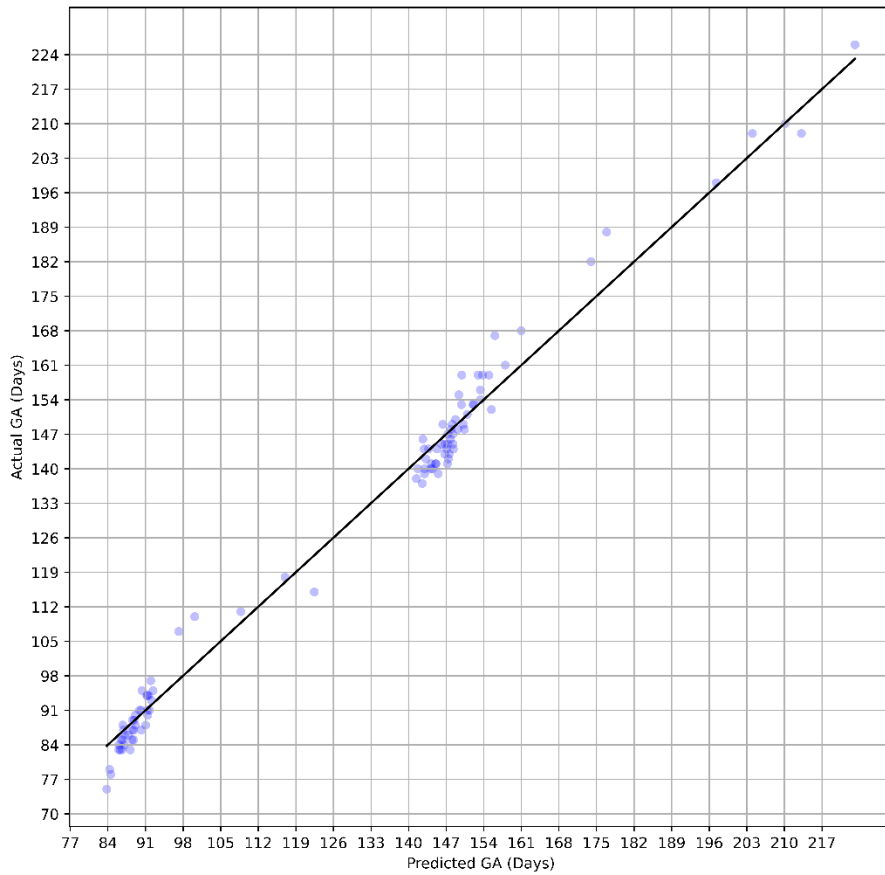

### Supplementary Appendix

**Supplementary Figure 1.** Predicted vs Actual GA Scatter Plot *based on video data*

**Supplementary Figure 2.** Predicted vs Actual GA Bland-Altman Plot *based on video data*

**Supplementary Movie 1:** Successful automated gestational age estimation at 12<sup>+0</sup> weeks of gestation  
**Supplementary Movie 2:** Successful automated gestational age estimation at 16<sup>+3</sup> weeks of gestation  
**Supplementary Movie 3:** Successful automated gestational age estimation at 23<sup>+0</sup> weeks of gestation  
**Supplementary Movie 4:** Unsuccessful automated gestational age estimation