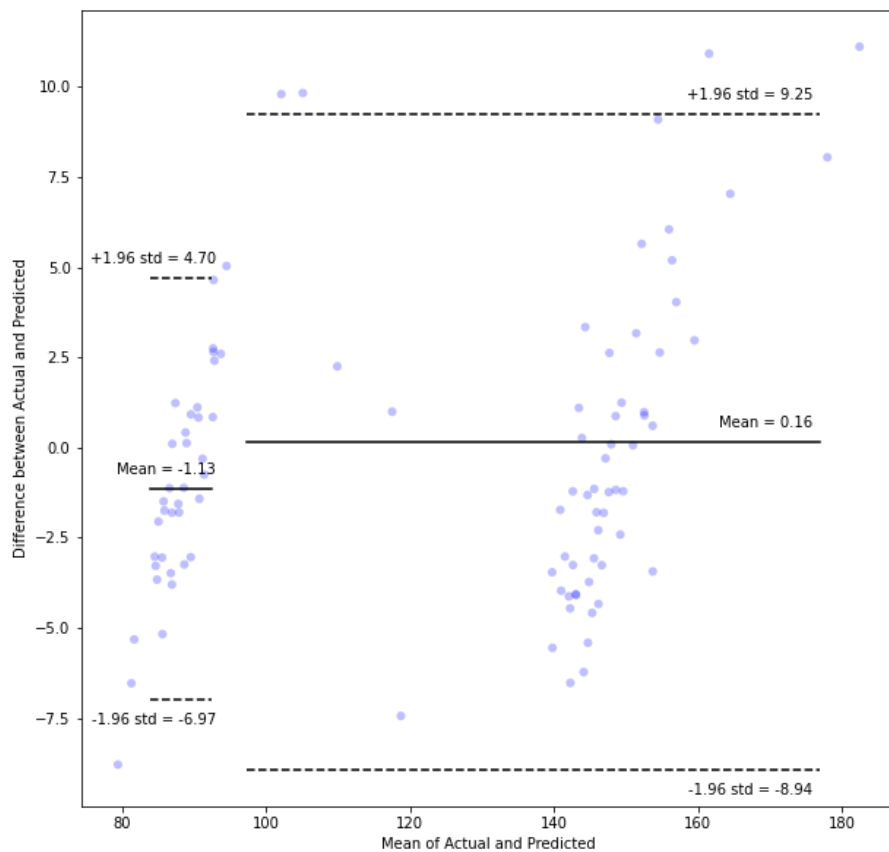

### Supplementary Appendix

**Supplementary Figure 1.** Predicted vs Actual GA Scatter Plot *based on video data*

**Supplementary Figure 2.** Predicted vs Actual GA Bland-Altman Plot *based on video data*

**Supplementary Movie 1:** Successful automated gestational age estimation at 12<sup>+0</sup> weeks of gestation  
**Supplementary Movie 2:** Successful automated gestational age estimation at 16<sup>+3</sup> weeks of gestation  
**Supplementary Movie 3:** Successful automated gestational age estimation at 23<sup>+0</sup> weeks of gestation  
**Supplementary Movie 4:** Unsuccessful automated gestational age estimation