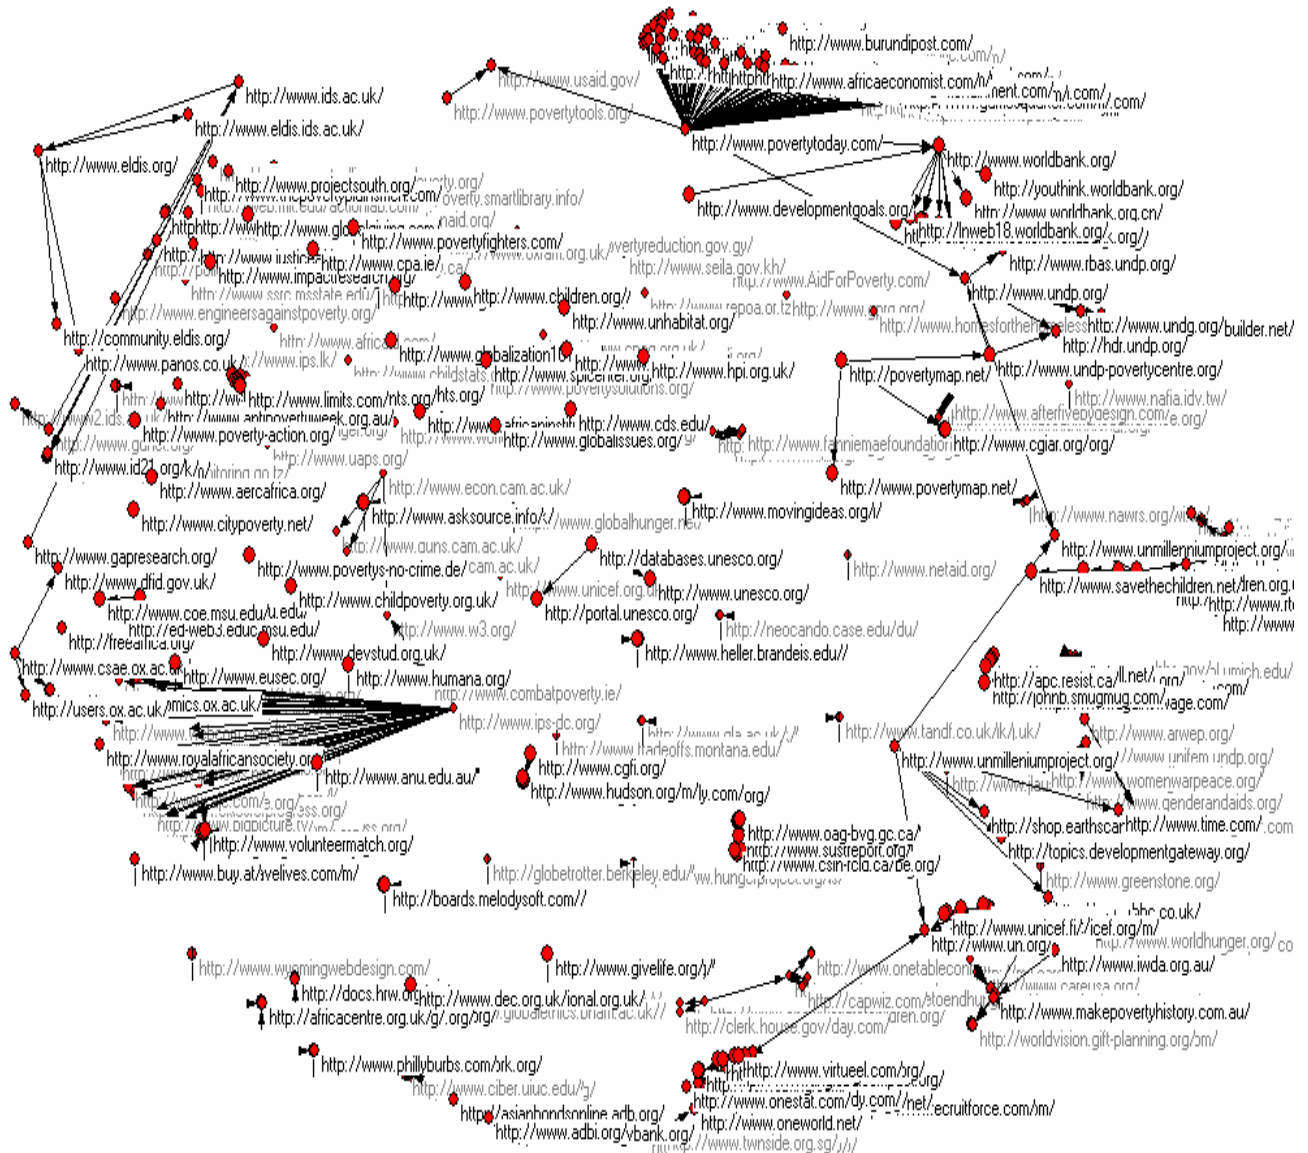

Web space mapping the Direct Connections (Layer 1) for 150 URLs (Network with 655 Nodes and 3101 Arcs)

3. Trade reform

Web space mapping only the interlinkages among the selected 150 URLs Trade reform

Web space mapping the Direct Connections (Layer 1) for 150 URLs (Zoom view on a Network with 655 Nodes and 4014 Arcs)

Web space mapping the Direct Connections (Layer 1) for 150 URLs (Zoom view in a Network with 1055 Nodes and 4294 Arcs)

5. Poverty

Web space mapping only the interlinkages among the selected 150 URLs Poverty

Web space mapping the Direct Connections (Layer 1) for 150 URLs (Network with 555 Nodes and 3388 Arcs)

6. Internet and society

Web space mapping only the interlinkages among the selected 150 URLs Internet and Society