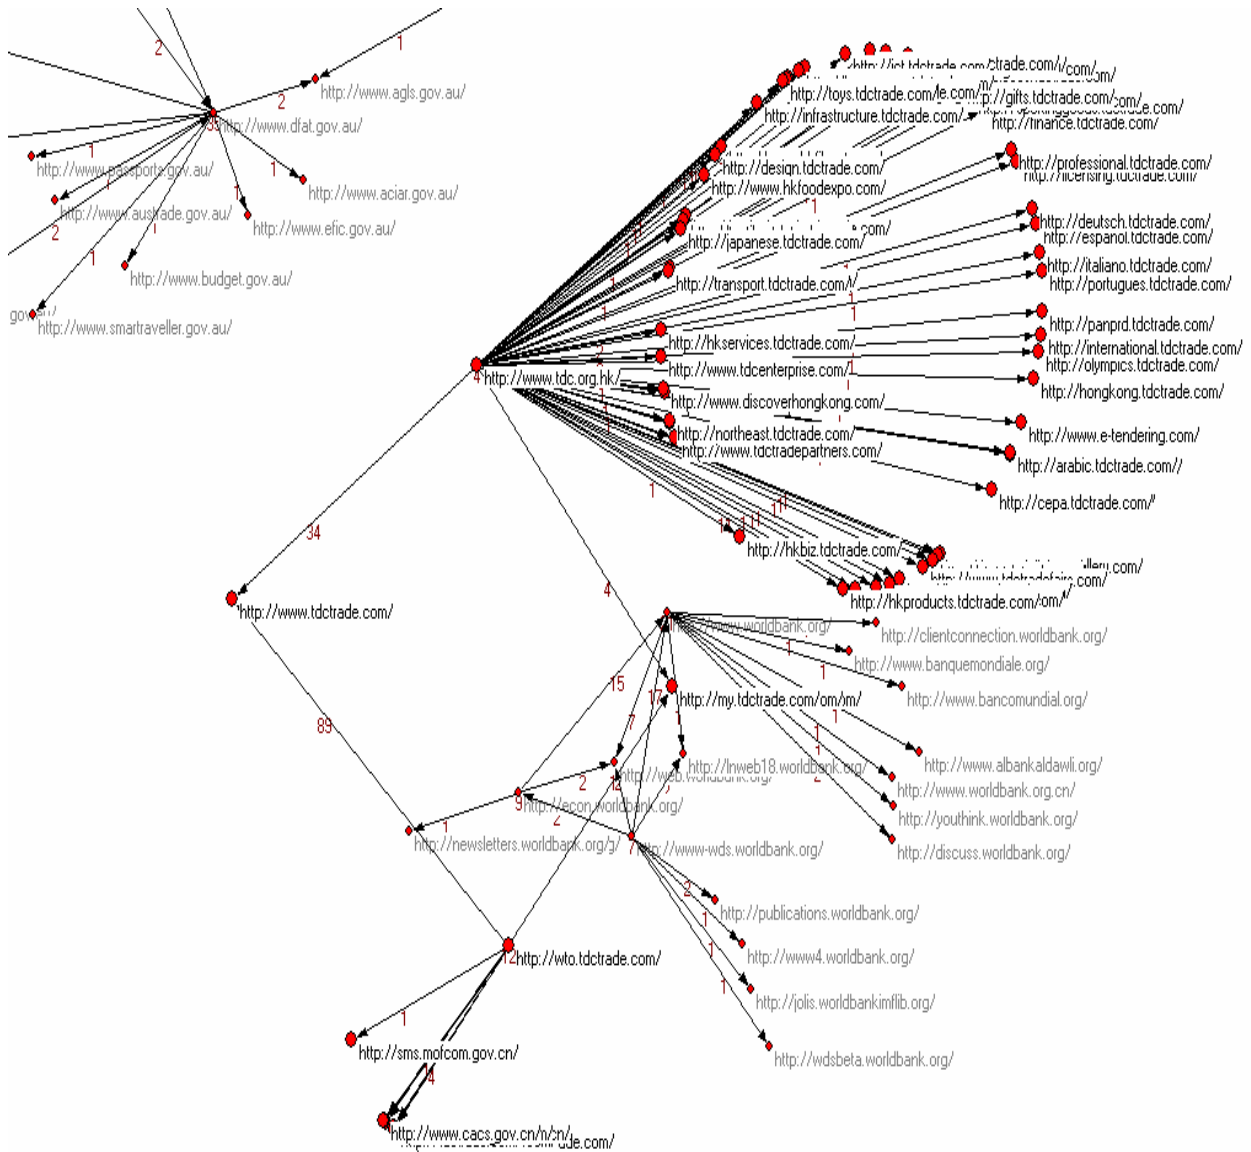

Web space mapping the Direct Connections (Layer 1) for 150 URLs (Network with 655 Nodes and 3101 Arcs)

3. Trade reform

Web space mapping only the interlinkages among the selected 150 URLs Trade reform

Web space mapping the Direct Connections (Layer 1) for 150 URLs (Zoom view on a Network with 655 Nodes and 4014 Arcs)

Web space mapping the Direct Connections (Layer 1) for 150 URLs (Zoom view in a Network with 1055 Nodes and 4294 Arcs)

5. Poverty

Web space mapping only the interlinkages among the selected 150 URLs Poverty

Web space mapping the Direct Connections (Layer 1) for 150 URLs (Network with 555 Nodes and 3388 Arcs)

6. Internet and society

Web space mapping only the interlinkages among the selected 150 URLs Internet and Society